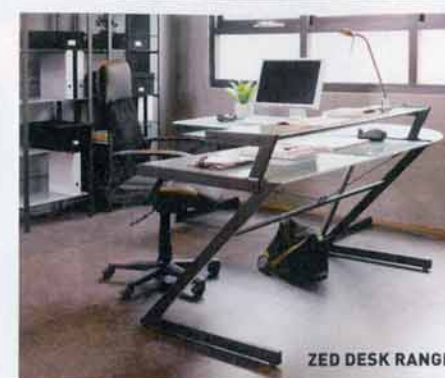

A sleek range that almost belongs in the living room, not shut away in the study. Straight clean lines, white high gloss finish, or walnut veneer, and slick chromed steel frame. A variety of components can be combined to build your workspace.

See www.freedom.com.au

The MIKAEL corner workstation accommodates all your computer equipment in a small space.

JULES

VIKA

MIKAEL

ZED DESK RANGE

MODULAR & MINIMALIST WORKSTATIONS

Sienna Workstation RRP: \$995
When work finds its way home keep it looking good, just as you would the rest of your home. The clean lines of the glass top and simple aluminium frame make this a suitable workspace for the home. Designed to complement your other furniture, the workstation will seamlessly fit into an open plan space, or provide an elegant focal point of a home office.